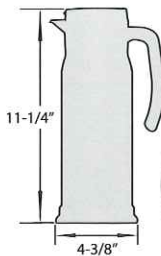

ZOJIRUSHI STAINLESS VACUUM CREAMER / DAIRY SERVER / SH-MAE10

ZOJIRUSHI AMERICA CORPORATION

ZOJIRUSHI STAINLESS VACUUM CREAMER / DAIRY SERVER SH-MAE10

▲ SlickSteel® stainless steel interior

2 inch wide opening for easy cleaning

▲ One piece lid with minimal threading to maintain cleanliness

Convenient and always open insulated lid

FEATURES:

- High quality vacuum insulation keeps dairy cold for hours*
- Unbreakable 18/8 grade stainless steel construction
- Easy-to-clean, SlickSteel® stainless steel interior
- Convenient and always open insulated lid (replacement lids available)
- One piece lid, with minimal threading or other openings to prevent dairy from becoming caught and spoiling, to maintain cleanliness
- Markers on the lid to indicate it is ready to pour
- Convenient, easy pour handle
- 2 inch wide opening for easy cleaning